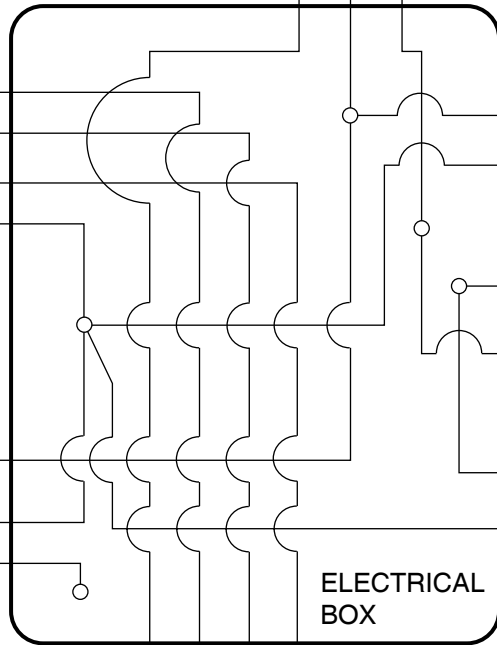

# WIRING DIAGRAM

Honeywell  
LIMIT SWITCH

WALL THERMOSTAT

FAN CENTER

BLACK  
 WHITE

**ALL WIRING MUST BE DONE BY A QUALIFIED ELECTRICIAN**