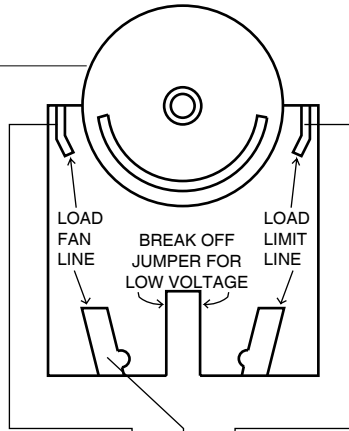

# WIRING DIAGRAM

Honeywell  
LIMIT SWITCH

WALL THERMOSTAT

FAN CENTER

BLACK  
 WHITE

**ALL WIRING MUST BE DONE BY A QUALIFIED ELECTRICIAN**