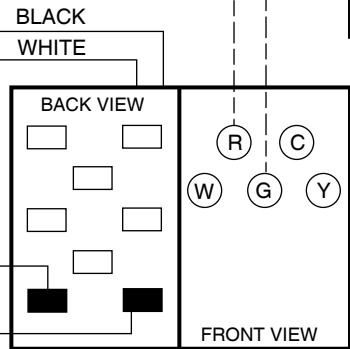

# WIRING DIAGRAM

Honeywell  
LIMIT SWITCH

WALL THERMOSTAT

FAN CENTER

BLACK  
 WHITE

**ALL WIRING MUST BE DONE BY A QUALIFIED ELECTRICIAN**