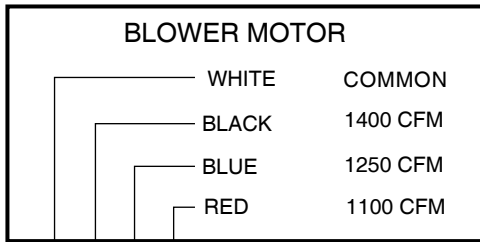

# WIRING DIAGRAM

Honeywell  
LIMIT SWITCH

WALL THERMOSTAT

FAN CENTER

BLACK  
 WHITE

**ALL WIRING MUST BE DONE BY A QUALIFIED ELECTRICIAN**