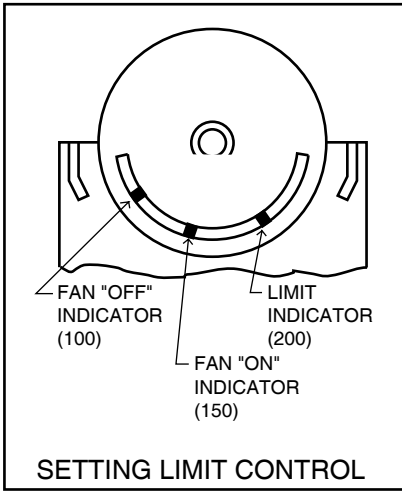

# WIRING DIAGRAM

Honeywell  
LIMIT SWITCH

WALL THERMOSTAT

FAN CENTER

BLACK  
 WHITE

**ALL WIRING MUST BE DONE BY A QUALIFIED ELECTRICIAN**