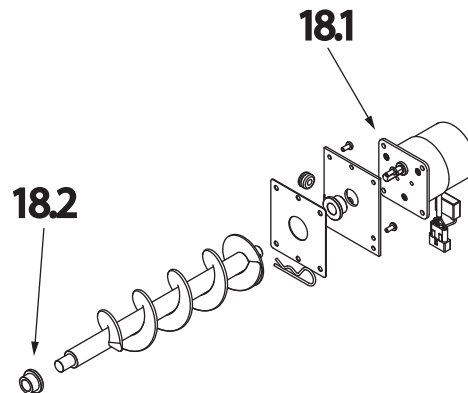

#18 Feeder Assembly

18	Feed Assembly Kit		SRV7077-014	Y
18.1	Feed Motor		SRV7000-670	Y
18.2	Feed Shaft Bushing	Pkg of 2	7000-600/2